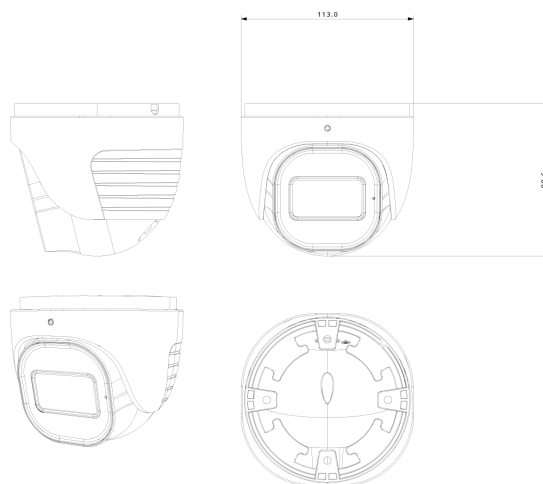

## SPECIFICATIONS

3rd Party Cyber Protection	
General	N/A
Protection Methods	N/A
NDA Compliant	
NDA Compliant	Yes
Video	
Image Sensor	1/3" CMOS (16:9)
Effective Pixels	2560x1440
Electronic Shutter	1/2s ~ 1/100000s
Day & Night	ICR
Min. Illumination	Day: 0.1lux / Night: 0.005lux (@F1.6, AGC on) 0lux with IR on
Audio	
Audio compression	G.711A/G.711U
Communication	One-Way Audio
Image	
Image Settings	AWB, AGC Adjustable, Exposure Mode (Auto) Sharpness, Saturation, Brightness & Contrast Adjustable
Image Enhancement	True WDR (120dB), BLC, HLC, ROI
Noise Reduction	3D-DNR
Image Orientation	Mirror/Flip
Privacy Zone	Yes
Events and Analytics	
Analytics	General Analytics: Camera Tampering AI (Object Recognition); DDA Sterile Area, DDA Line Crossing
Motion Detection	Yes
Compression	
Resolution	4MP (2560x1440) / 3MP (2304x1296) / 2MP (1920x1080) / D1 /CIF

<b>Lens</b>	
<b>Lens (Field of View)</b>	2.8-12mm MVF with Auto Focus (92°-31°)
<b>Iris</b>	DC Iris
<b>Lens Mount</b>	Ø14 Mount
<b>Detect</b>	2.8~12mm(W): 63.99m(209.94ft) - 2.8~12mm(T): 188.65m(618.93ft)
<b>Recognize</b>	2.8~12mm(W): 12.80m(41.99ft) - 2.8~12mm(T): 37.73m(123.78ft)
<b>Identify</b>	2.8~12mm(W): 6.40m(20.99ft) - 2.8~12mm(T): 18.86m(61.87ft)

## DIMENSIONS