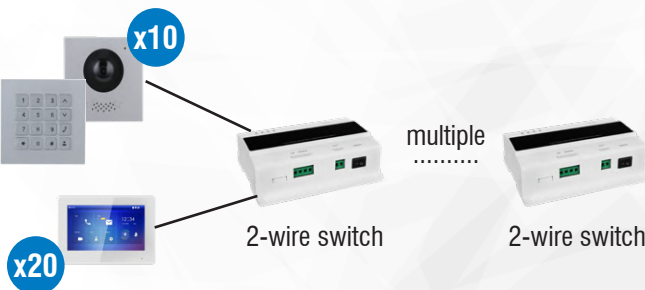

KTD01 kit is designed
for a house/single unit

VTO4202 modular series
is perfect for Condo units

Powered by 2-wire switch or PoE

Upgrade to IP over existing 2-wire infrastructure

Make use of existing 2-wire to transmit power & data,
no rewiring needed, lowering costs and saving time.

Integrate with IPC/NVR/XVR

- Fast configuration via web browser.
- Add doorbell camera to NVR/XVR for live view & recording.

Answer the call by Free App

- App supports two-way talk, unlock the door, push notification, etc.
- Manage all AiBase devices in a single platform.

Modular design makes it flexible & highly scalable

Support up to 500 indoor monitors

- Up to 20 indoor monitors & 10 doorbells per 2-wire switch.
- Install multiple switches to support multiple units in a building.