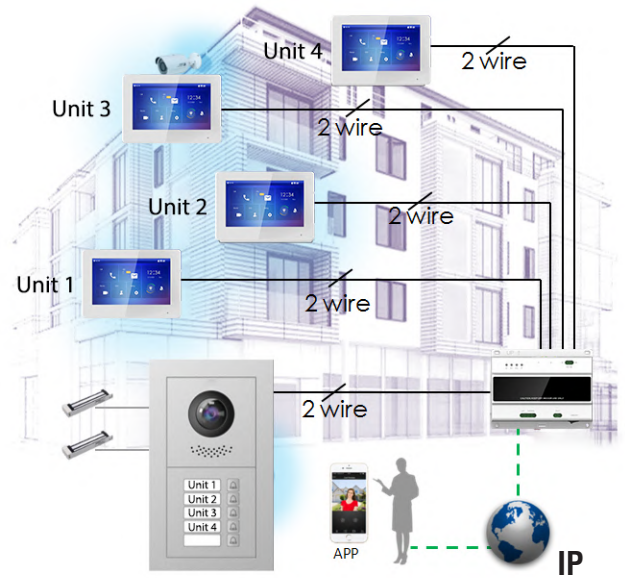

KTD01 kit is designed
for a house/single unit

VTO4202 modular series
is perfect for Condo units

Powered by 2-wire switch or PoE

Upgrade to IP over existing 2-wire infrastructure

Make use of existing 2-wire to transmit power & data,
no rewiring needed, lowering costs and saving time.

Integrate with IPC/NVR/XVR

- Fast configuration via web browser.
- Add doorbell camera to NVR/XVR for live view & recording.

Answer the call by Free App

- App supports two-way talk, unlock the door, push notification, etc.
- Manage all AiBase devices in a single platform.

Modular design makes it flexible & highly scalable

Support up to 500 indoor monitors

- Up to 20 indoor monitors & 10 doorbells per 2-wire switch.
- Install multiple switches to support multiple units in a building.

- 1 x 2-wire IP outdoor station
- 1 x 7" TFT touch screen indoor monitor
- 1 x 2-wire Switch
- 1 x VTM115 back box for station

VTM115
Back box included

Support adding multiple doorbells & monitors

HAC9220