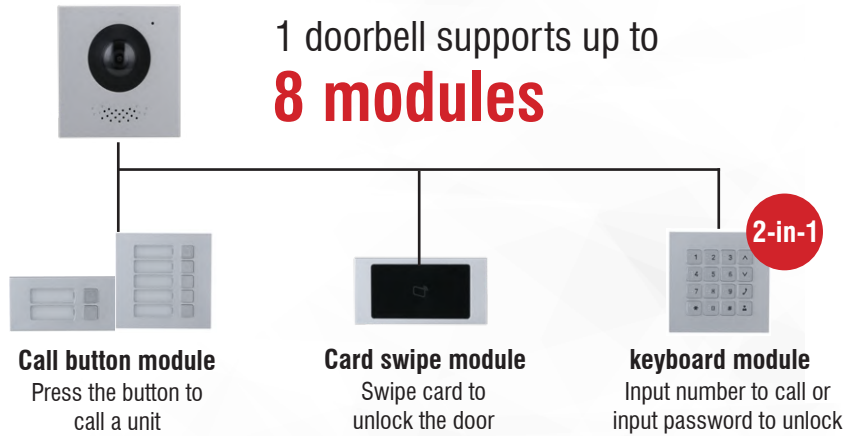

Integrate with IPC/NVR/XVR

- Fast configuration via web browser.
- Add doorbell camera to NVR/XVR for live view & recording.

Answer the call by Free App

- App supports two-way talk, unlock the door, push notification, etc.
- Manage all AiBase devices in a single platform.

Modular design makes it flexible & highly scalable

Support up to 500 indoor monitors

- Up to 20 indoor monitors & 10 doorbells per 2-wire switch.
- Install multiple switches to support multiple units in a building.

Super wide angle of view

Doorbell with a 168° wide horizontal view fully covers a whole front door area.

AIBASE VIDEO SURVEILLANCE 2-wire IP Intercom Kit

Designed for a house with only 2 wire

VDP-DH-HAC-KTD01