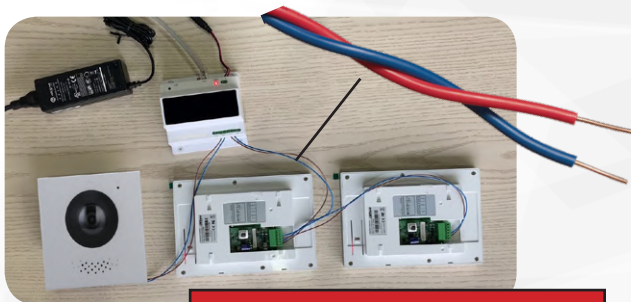

A Complete Plug & Play 2-wire IP Intercom Solution

AiBase / Dahua
Commercial Video Intercom

VTO4202 Series

AiBase / Dahua Villa Residential Video Intercom

KTD01

Designed for house & condo/
office with only 2-wire

KTD01 kit is designed
for a house/single unit

VTO4202 modular series
is perfect for Condo units

Powered by 2-wire switch or PoE

Upgrade to IP over existing 2-wire infrastructure

Make use of existing 2-wire to transmit power & data,
no rewiring needed, lowering costs and saving time.

Integrate with IPC/NVR/XVR

- Fast configuration via web browser.
- Add doorbell camera to NVR/XVR for live view & recording.

Answer the call by Free App

- App supports two-way talk, unlock the door, push notification, etc.
- Manage all AiBase devices in a single platform.

5 Buttons:

2/5-Button Module VTO4202F-MB2/MB5

- Work with VTO4202F-P
- Press the button to call a specific unit
- IK07 & IP65

Card Swiping Module VTO4202F-MR

- Work with VTO4202F-P
- Support 1000 cards
- IK07 & IP65