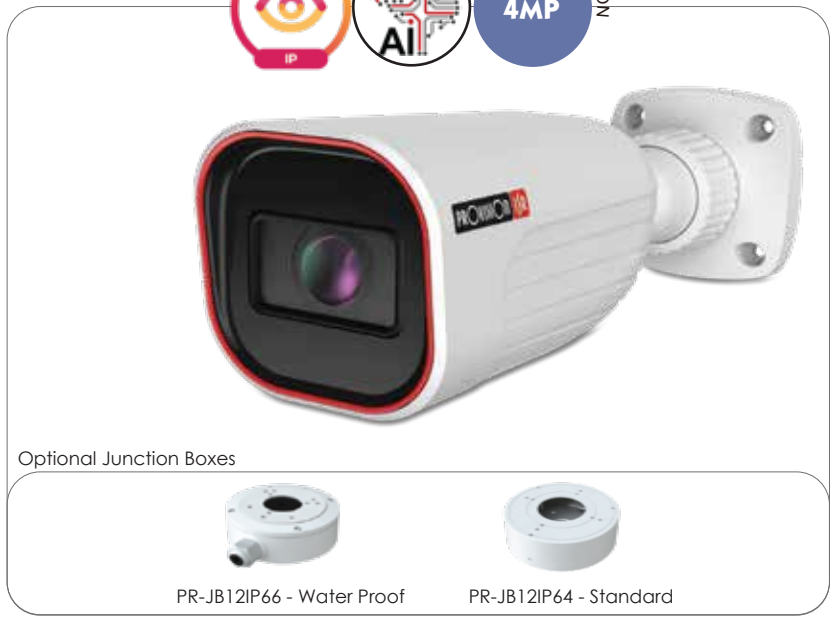

40M IR FIXED LENS BULLET CAMERA

I4-340IPE-36

- | | | | |
|-------------------------------------|--------------------------------------|---------------------|-----------------------|
| 1/3" CMOS Sensor | ONVIF | Audio Input | Micro SD Card Support |
| 4 Mega-Pixel | True WDR | 3.6mm Fixed Lens | Technician Port |
| True Day & Night (IR Cut Removable) | 3D Noise Reduction | 40m IR Illumination | |
| H.265 (HEVC) Compression | Motion Detection and Privacy Masking | PoE Support | |
| 0 Lux (IR On) Min. Illumination | AI Analytics (DDA + Face Detection) | IP 67 Protection | |

Specifications

Camera	Video	Model	I4-340IPE-36
		Image Sensor	1/3" CMOS (16:9)
		Effective Pixels	2592X1520
		Electronic Shutter	1/25s ~ 1/100000s
		Frame Rate	1-25/30FPS In Normal Mode. 1-50/60FPS in HFR Mode***
		Day & Night	ICR
	Audio	Min. Illumination	Day: 0.1lux / Night: 0.005lux (@F1.6, AGC On) 0lux with IR on
		Audio compression	G.711A/G.711U
	Image Processing	Communication	One-way Audio
		Image Settings	AWB, AGC Adjustable, Exposure Mode (Auto) Sharpness, Saturation, Brightness & Contrast Adjustable
		Image Enhancement	True WDR (120dB), BLC, HLC, ROI
		Noise Reduction	3D-DNR
		Image Orientation	Mirror/Flip
		Privacy Zone	Yes
		Motion Detection	Yes
Compression	Analytics	Object Detection (Sterile Area, Line Crossing, Object Counting), Face Detection (10 Faces per frame), Camera Tampering	
	Video Compression	H.265S/H.264S*, H.265+/H.264+/H.265/H.264/MJPEG**	
	Resolution	4MP / 2K / 3MP / 2MP / 1MP / D1 / QVGA / CIF	
	Multi-Stream	Master Stream: 4MP(2592x1520) / 2K (2560x1440) / 3MP / 2MP / 1MP Sub-Stream: 1MP/QVGA/D1/CIF Third Stream: QVGA/D1/CIF (1~30fps)	
	Bit rate	64Kbps ~ 7Mbps@H.265 / 64Kbps ~ 8Mbps@H.264	
	Encode Mode	VBR/CBR	
	Image Quality	Five levels under VBR; Free adjustment under CBR	