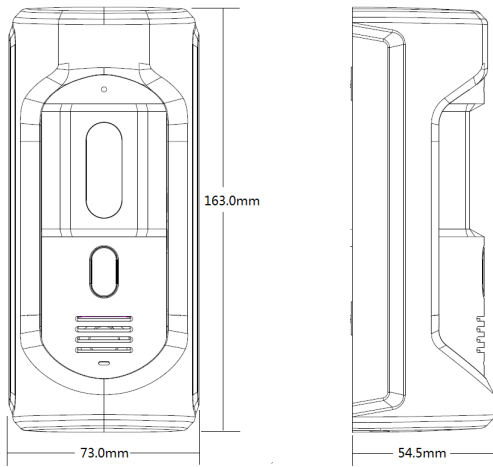

### Interface

Door Control	1
Alarm In	1
RS485	1

### General

Ingress Protection	IP65, IK10
Tamper Switch	1
Tamper Screw	Support
Installation	Surface
Material	Front Panel: Zinc alloy Rear Panel: Aluminum alloy Holder: Aluminum alloy
Power	DC 12V, PoE(802.3af)
Power Consumption	Standby ≤2.5W, Work ≤7W
Working Temperature	-40°C~+60°C
Relative Humidity	10%~90%RH
Dimensions	163.0mm×73.0mm×54.5.0mm
Weight	0.8Kg

Dimensions

View Area

Application